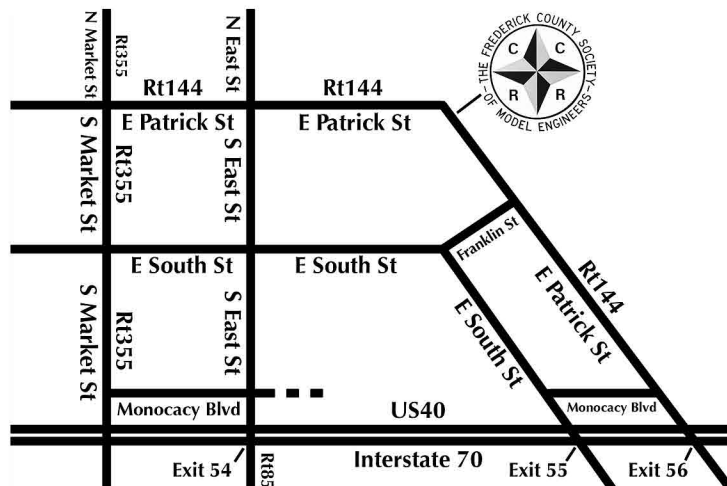

SPECIAL DATES ADDED!

2011 CHILDREN'S WEEKEND

SATURDAY & SUNDAY

DECEMBER 10 & 11

WE ARE LOCATED AT:

**423 E. PATRICK ST.
FREDERICK, MD 21701**

BEHIND "CLUB DOGZ" (FORMERLY WAYSIDE)

AND ON-LINE AT: FCSME.COM

SEE:

~LARGE HO AND HON3 SCALE

MODEL RR CONSTRUCTED INSIDE A REAL
CHESAPEAKE & OHIO RAILROAD CAR

~OUTDOOR G GAUGE MODEL RAILROAD
(OPERATED WEATHER PERMITTING)

WE ARE LOCATED AT:

**423 E. PATRICK ST.
FREDERICK, MD 21701**

BEHIND "CLUB DOGZ" (FORMERLY WAYSIDE)

AND ON-LINE AT: FCSME.COM

SEE:

~LARGE HO AND HON3 SCALE

MODEL RR CONSTRUCTED INSIDE A REAL
CHESAPEAKE & OHIO RAILROAD CAR

~OUTDOOR G GAUGE MODEL RAILROAD
(OPERATED WEATHER PERMITTING)