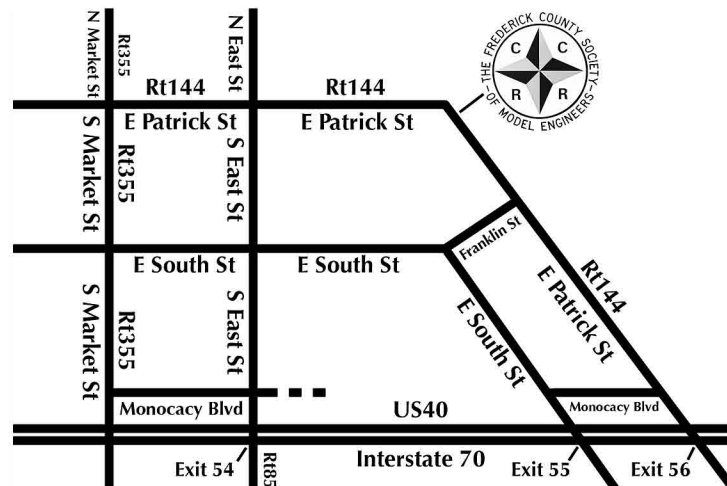

WE ARE LOCATED AT:

**423 E. PATRICK ST.
FREDERICK, MD 21701**

BEHIND "CLUB DOGZ" (FORMERLY WAYSIDE)

AND ON-LINE AT: FCSME.COM

SEE:

~LARGE HO AND HON3 SCALE

MODEL RR CONSTRUCTED INSIDE A REAL
CHESAPEAKE & OHIO RAILROAD CAR

~OUTDOOR G GAUGE MODEL RAILROAD
(OPERATED WEATHER PERMITTING)